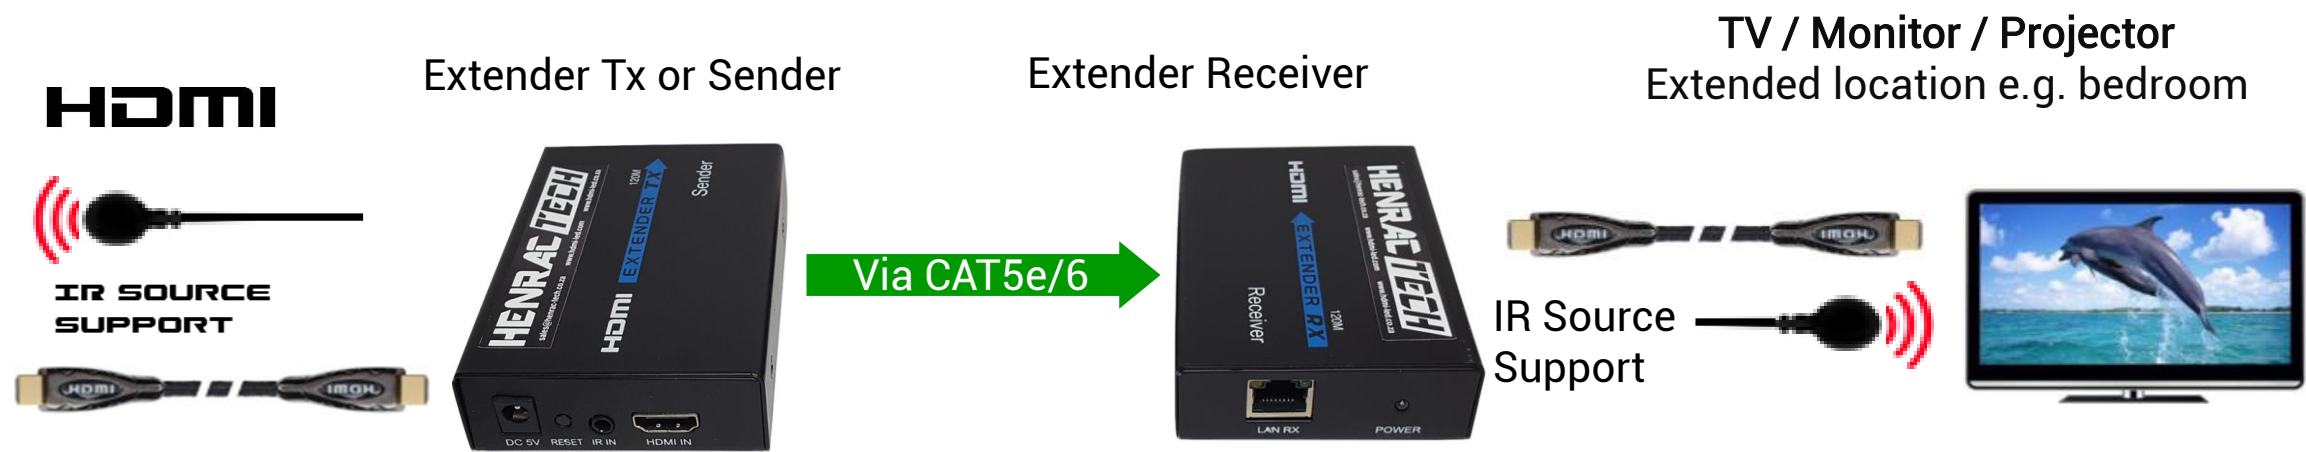

# HENRAC TECH

website: [www.henractechn.co.za](http://www.henractechn.co.za)

An HDMI extender is a pair of devices (a transmitter and receiver) that will extend your High Definition (HD) signals via CAT6 cable up to distances up to 120m away . The transmitter is located near the source (DSTV decoder) and can be a single unit or it can be incorporate several transmitters in one enclosure. The receiver is located at the remote television (bedroom ect. The receiver has a HDMI output connector on it which connects to the TV via a short HDMI cable (0.3m recommended). Extender can be offered as splitter extender or a matrix extender.

Purpose: If you wish to extended a HDMI source (DSTV decoders, DVD, Blu-Ray payer & TV Box etc.) in your home/office to one or more remote locations such as bedrooms etc.. If you require multiple inputs (4 or 8) to multiple extended locations (4 or 8) then a Matrix Extender is the perfect product and ultimate in home/office HDMI distribution. (see Matrix Extenders)

Example: If you wish to extend a HD signal form a single or multiple HDMI sources (e.g. Decoder) to other televisions located in bedrooms, entertainment area etc. which are between 15 - 120m away. Note extenders with a 'HDMI Pass-through' feature have a 2-way splitter incorporated. For greater distances up to 120m you will require an HDMI Balun Extender which extends via CAT 6 cable (see HDMI extenders below).

DSTV / Satellite Decoders

Blu-ray / DVD Players

Laptop/ Desktop PC's

Video game Consoles

Media Players / TV Box etc.

Device Supports:-

'Normal' remote control of the device you selected e.g. DSTV Explora decoder.