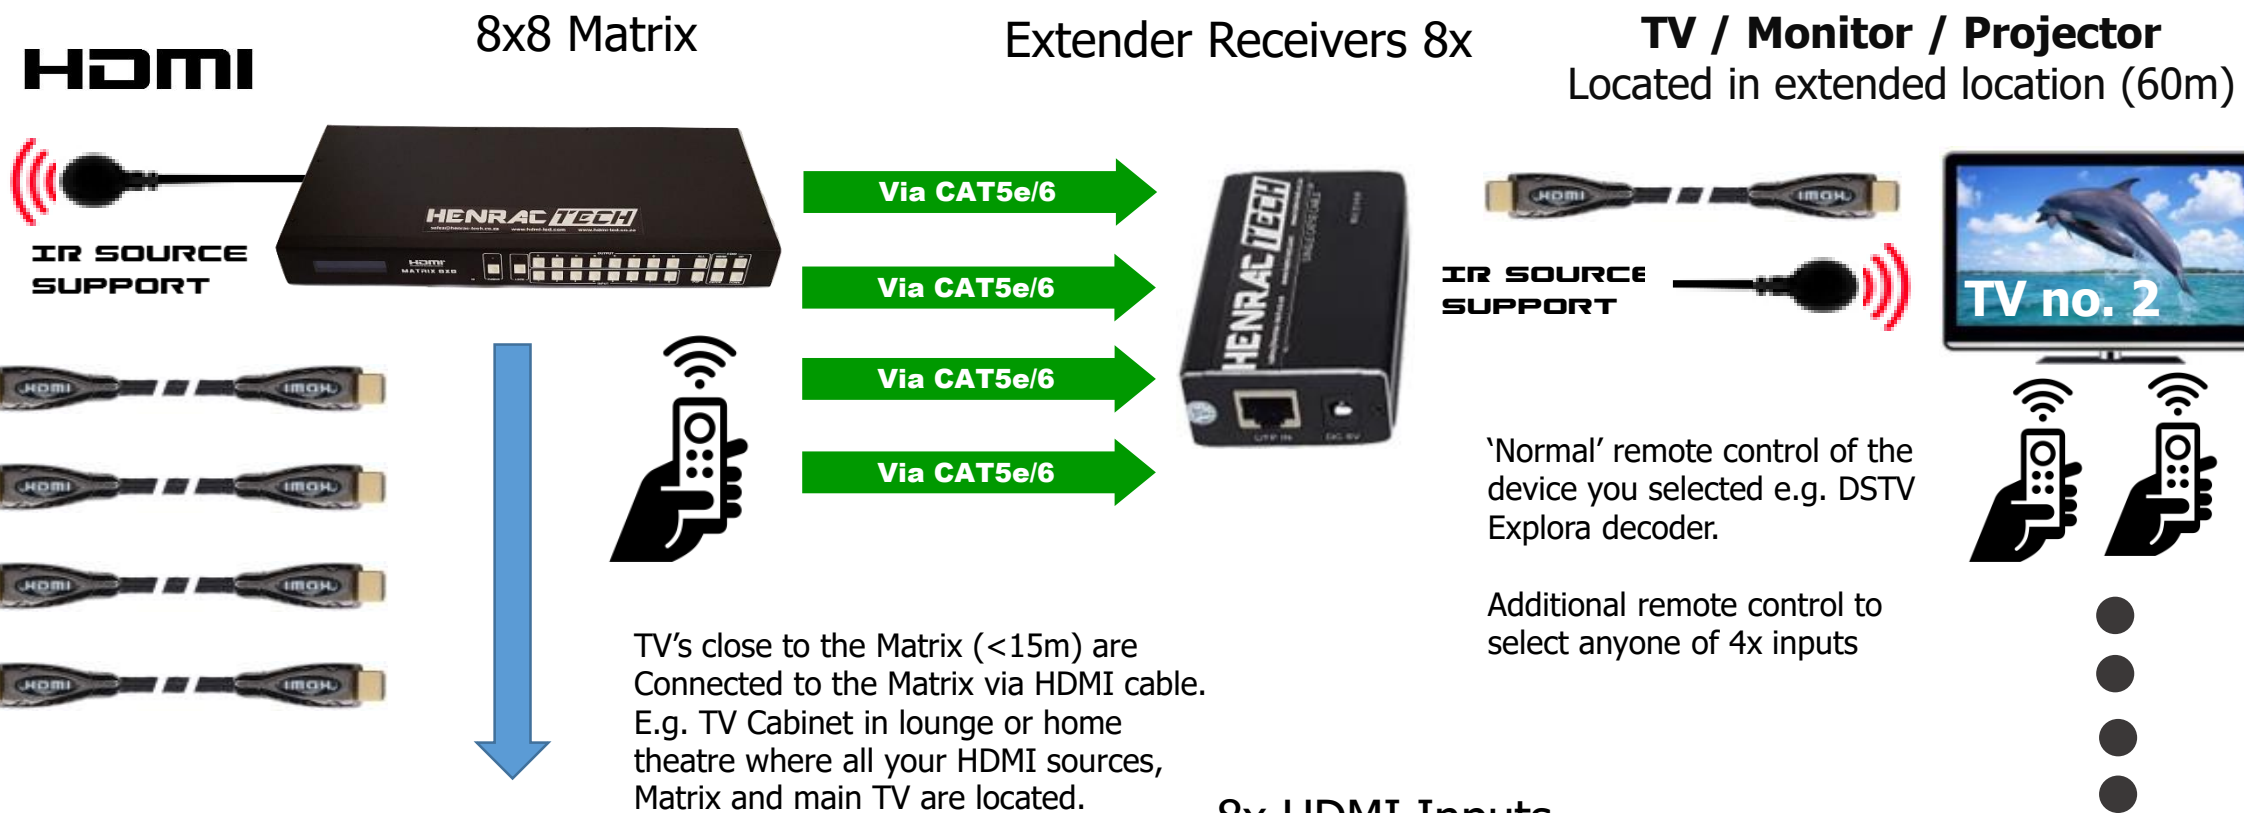

Extender Receiver 4x

**TV / Monitor / Projector**  
Located in extended location (60m)

'Normal' remote control of the device you selected e.g. DSTV Explora decoder.

Additional remote control to select anyone of 4x inputs

# HDMI 8x8 MATRIX EXTENDER - 60m

website: [www.henractechn.co.za](http://www.henractechn.co.za)

**Description:** An **HDMI Matrix** is the ultimate in home or office Audio / Visual distribution. A 8x8 Matrix will select anyone of 8x HDMI inputs and route them to anyone of 8x outputs irrespective of the settings of the other 7x outputs. The Extender portion is a build-in function which allows these 8x outputs to be extended to other locations such as bedrooms, entertainment areas or boardrooms etc. via CAT6 cable. All outputs are Full HD (1080p) and can have a maximum CAT cable length of 60m per output.

All HDMI sources are now 'pooled' (same location) Any 8x.

DSTV / Satellite Decoders

Blu-ray / DVD Players

Laptop/ Desktop PC's

Video game Consoles

Media Players / TV Box etc.

TV's close to the Matrix (<15m) are Connected to the Matrix via HDMI cable. E.g. TV Cabinet in lounge or home theatre where all your HDMI sources, Matrix and main TV are located.

8x HDMI Inputs  
1x HDMI cable outputs (>15M)  
8x UTP CAT cable outputs (60m)  
Connect any number of TV's but individual outputs remain 8x

Device Supports:-